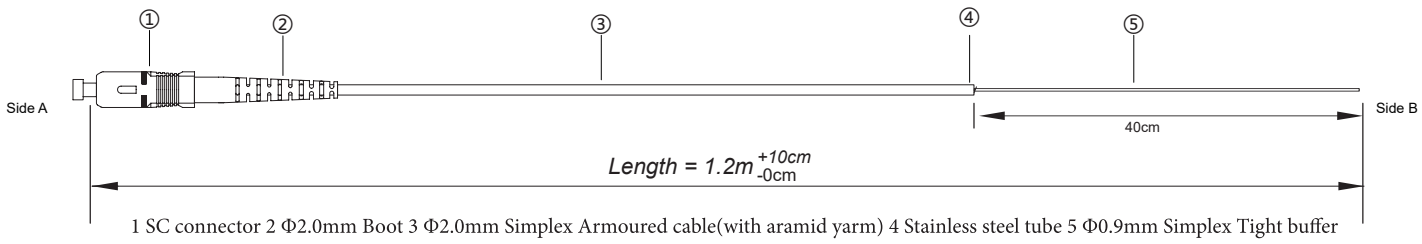

▶ **Pigtail SC/UPC 2.0 mm Armoured Cable 1.2m**

*Standart Wavelength (SM $\lambda=1310\sim1550nm$)

Optical specil	SM (UPC)	NO.	SC UPC
1. Insertion Loose	<0.25dB	1.Housing Color	Blue
2. Return Loose	>50dB	2.Boot Color	Blue

* Remark

1. Connector A: SC UPC & 2.0 Simplex
2. Connector B: /
3. Cable type: Simplex armoured Cable, SM ϕ 2.0mm LSZH
4. Fiber: 9/125 SM G652D OS2
4. Jacket Color: G652D(Yellow)